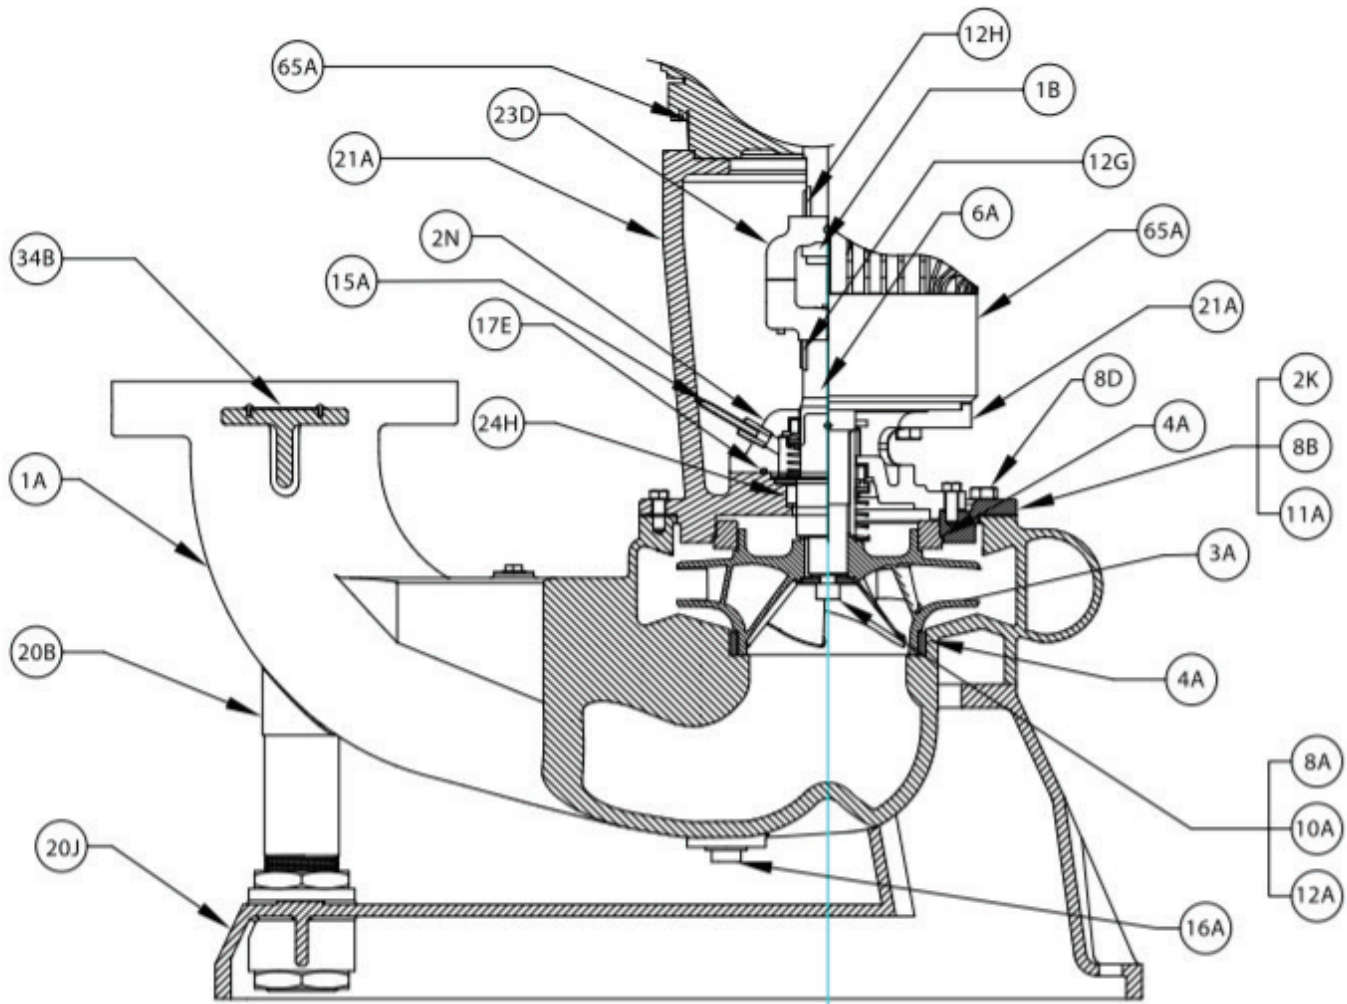

PACO VSM-VSMS

LABEL	DESCRIPTION	LABEL	DESCRIPTION
1A	VOLUTE	12G	PUMP COUPLING KEY
1B	LOCATING RING	12H	MOTOR COUPLING KEY
2K	BACKPLATE	15A	RECIRCULATION ASSEMBLY
2N	SEAL CAP	16A	PIPE PLUG
3A	IMPELLER	17E	CAP O-RING
4A	IMPELLER WEAR RING	20B	STAND SUPPORT
6A	SHAFT	20J	STAND SUPPORT
8A	IMPELLER SCREW	21A	BRACKET
8B	VOLUTE SCREW	23D	COUPLING
8D	BACKPLATE SCREW	24H	BUSHING
10A	IMPELLER WASHER	34B	NAMEPLATE
11A	VOLUTE GASKET	65A	MOTOR
12A	IMPELLER KEY		