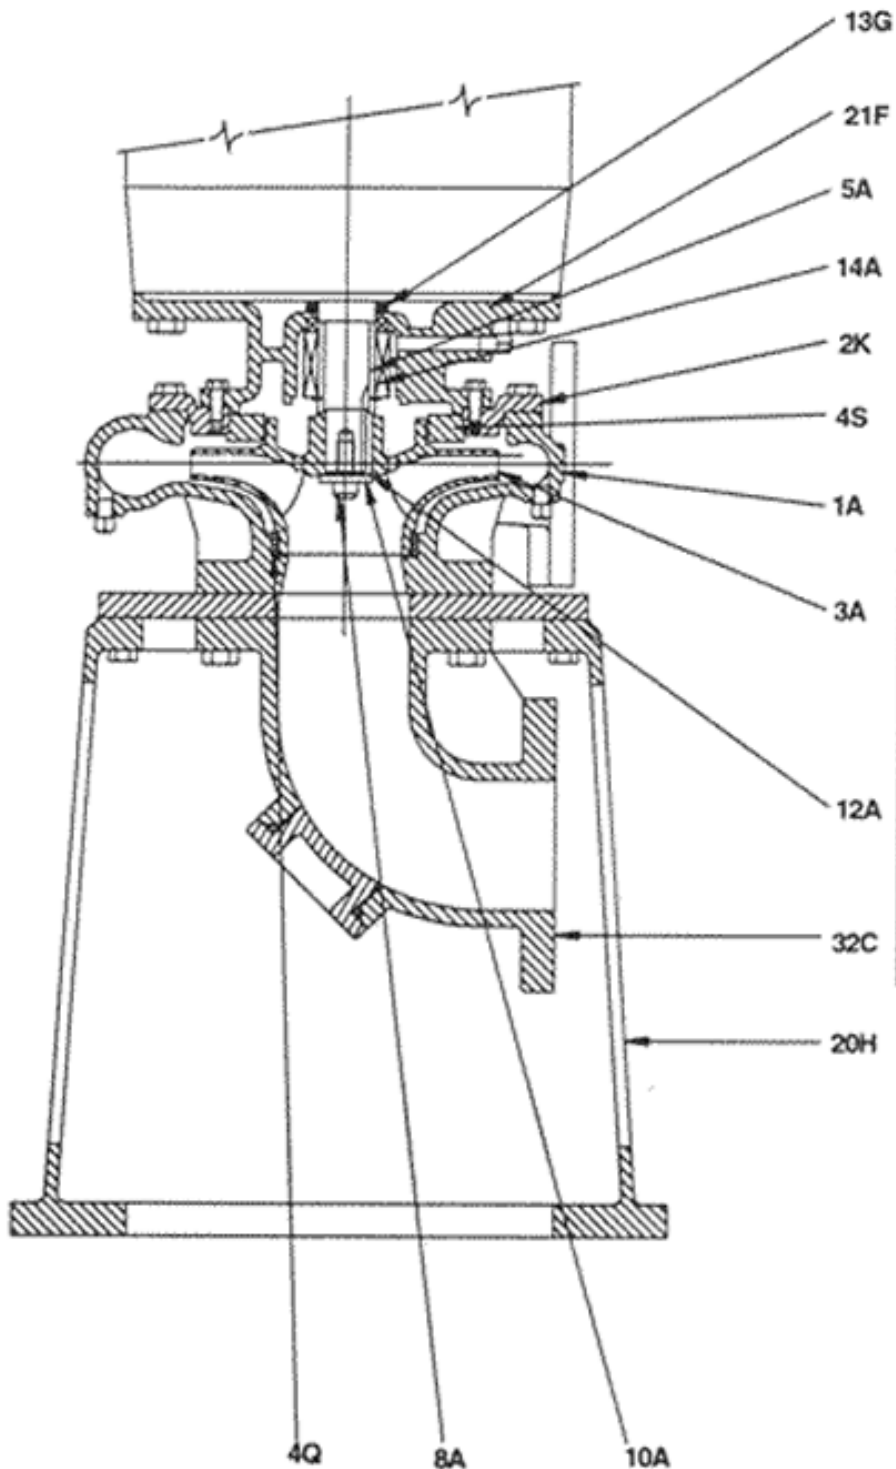

PACO LCV

ITEM	PART DESCRIPTION
1A	VOLUTE
2H	HAND HOLE COVER (NOT SHOWN)
2K	BACKPLATE
3A	IMPELLER
4Q	SUCTION COVER WEAR RING
4S	IMPELLER WEAR RING
5A	SLEEVE
8A	IMPELLER SCREW
10A	IMPELLER WASHER
12A	KEY
13G	SLINGER
14A	SINGLE MECHANICAL SEAL ASSEMBLY
20H	STAND
21F	PEDESTAL BRACKET
32C	ELBOW WITH CLEAN OUT PORT